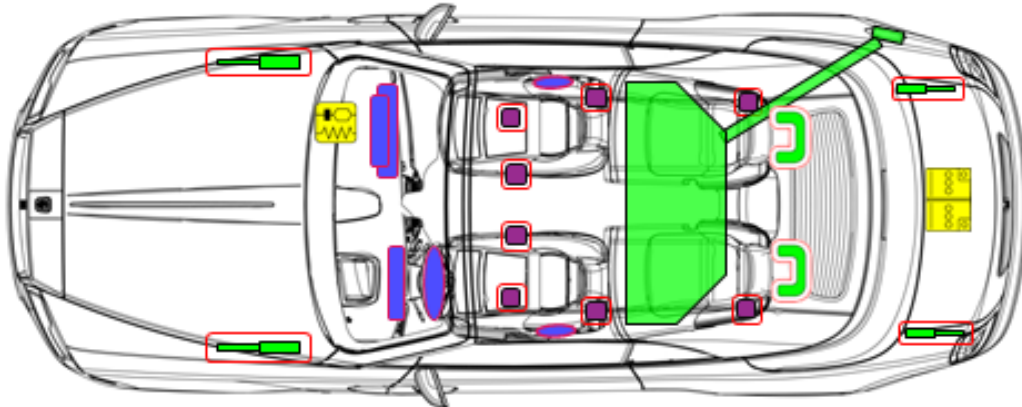

Rolls Royce RR06 Ghost
Drophead Coupe
from 02/2016

	Airbag		Stored gas inflator		Seat belt pretensioner		SRS control unit		Pedestrian protection active system
	Automatic rollover protection system		Gas strut / Preloaded spring		High strength zone		Zone requiring special attention		High voltage disconnect (cutting solution)
	Battery low voltage		Ultra capacitor, low voltage		Fuel tank		Gas tank		Safety valve
	High voltage battery pack		High voltage power cable / component		High voltage disconnect		Fuse box disabling high voltage system		Ultra capacitor, high voltage

This overview shows the maximum range of equipment of the vehicle

ID no.	Version no.	Version date	Page
SCA-RR06	1.0	02.2016	1