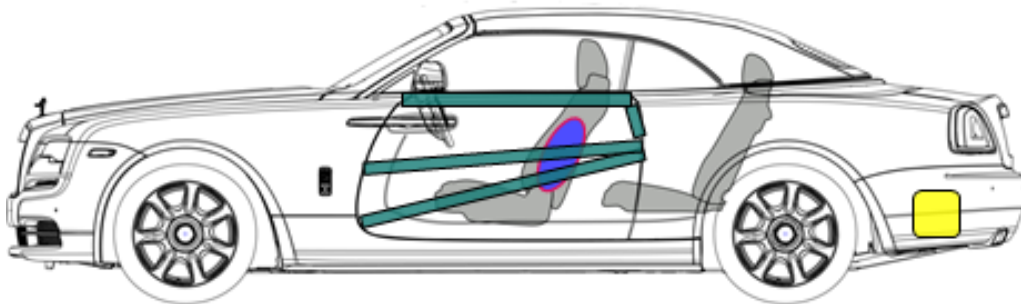

Rolls Royce RR06 Ghost
Drophead Coupe
from 02/2016

	Airbag		Stored gas inflator		Seat belt pretensioner		SRS control unit		Pedestrian protection active system
	Automatic rollover protection system		Gas strut / Preloaded spring		High strength zone		Zone requiring special attention		High voltage disconnect (cutting solution)
	Battery low voltage		Ultra capacitor, low voltage		Fuel tank		Gas tank		Safety valve
	High voltage battery pack		High voltage power cable / component		High voltage disconnect		Fuse box disabling high voltage system		Ultra capacitor, high voltage